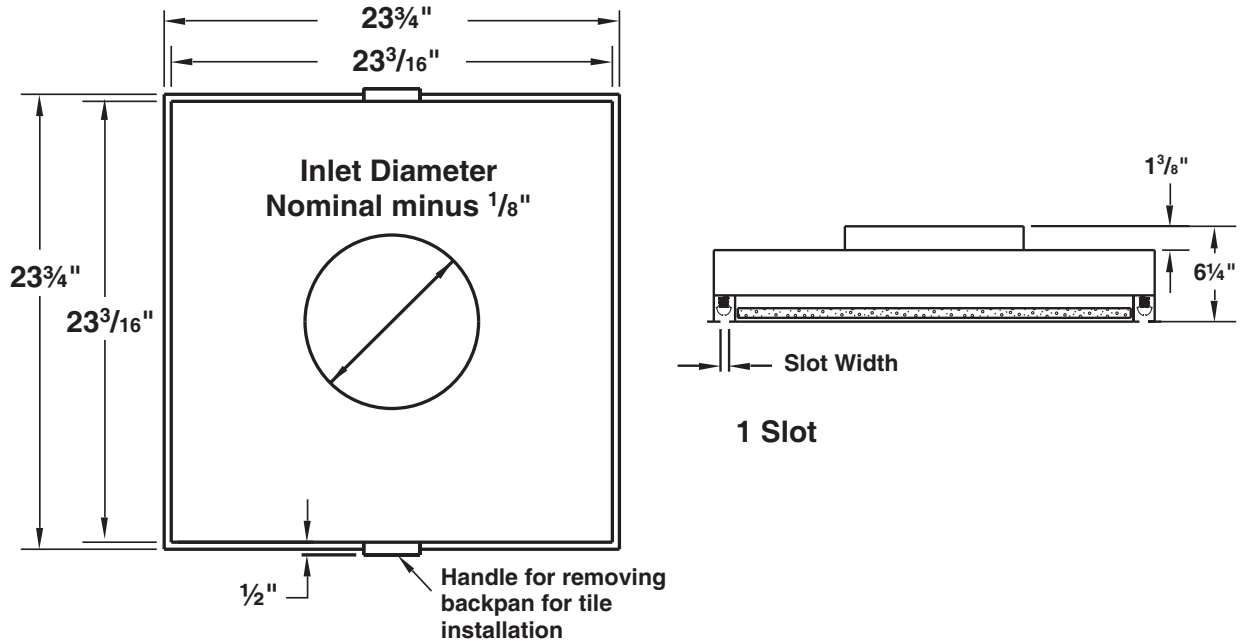

DIMENSIONS

MB-30-NT / MBR-30-NT DIMENSIONS

Two-Slot Unit

Narrow Tee Detail